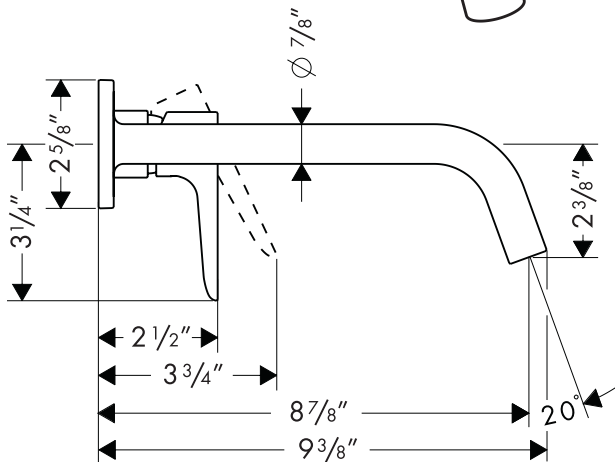

Axor Citterio M Wall-Mount Single Control Lavatory Faucet

34115XX1

Product Features

- 9" spout
- With plate
- Ceramic cartridge operation
- 2.2 gpm

Code Compliance

This unit meets or exceeds the following: